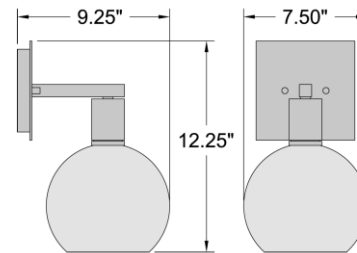

FIXTURE	BACKPLATE / CANOPY
Length:	Length
Width: 7.5"	Width: 4.5"
Diameter	Diameter:
Height: 12.25"	Height: 4.5"
Extension: 9.25"	
Overall Height:	

TECHNICAL SPECIFICATIONS

SPECIFICATIONS

Frame Material: Steel
Diffuser Material: Glass
Lamping Type: SSL (Dedicated LED) Jbox: Standard
Lamping Base: SSL Lamp Wattage: 9 W
Lamp Quantity: 1 Total Wattage: 9 W
Voltage: 120v Lamps Included: Yes

Quantity: _____

Notes: _____

LINE DRAWING

IES FILE

In addition to Access Lighting's purchase and warranty terms and conditions, by signing below or placing an order, you agree that you are authorized to bind the entity placing any order and acknowledge the following: All of sizes and measurements are approximate and all images are for illustrative purposes only. In the event of an inconsistency, the "Product Measurements" section controls. There also may be slight differences in the colors and designs compared to the displayed and printed images.