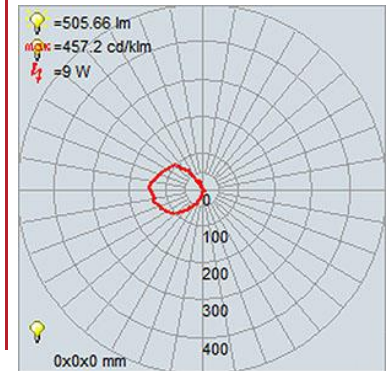

FIXTURE	BACKPLATE / CANOPY
Length:	Length
Width: 7.5"	Width: 4.5"
Diameter	Diameter:
Height: 12.25"	Height: 4.5"
Extension: 9.25"	
Overall Height:	

TECHNICAL SPECIFICATIONS

SPECIFICATIONS

Frame Material: Steel
Diffuser Material: Glass
Lamping Type: SSL (Dedicated LED) Jbox: Standard
Lamping Base: SSL Lamp Wattage: 9 W
Lamp Quantity: 1 Total Wattage: 9 W
Voltage: 120v Lamps Included: Yes

Quantity: _____

Notes: _____

LINE DRAWING

IES FILE

In addition to Access Lighting's purchase and warranty terms and conditions, by signing below or placing an order, you agree that you are authorized to bind the entity placing any order and acknowledge the following: All of sizes and measurements are approximate and all images are for illustrative purposes only. In the event of an inconsistency, the "Product Measurements" section controls. There also may be slight differences in the colors and designs compared to the displayed and printed images.